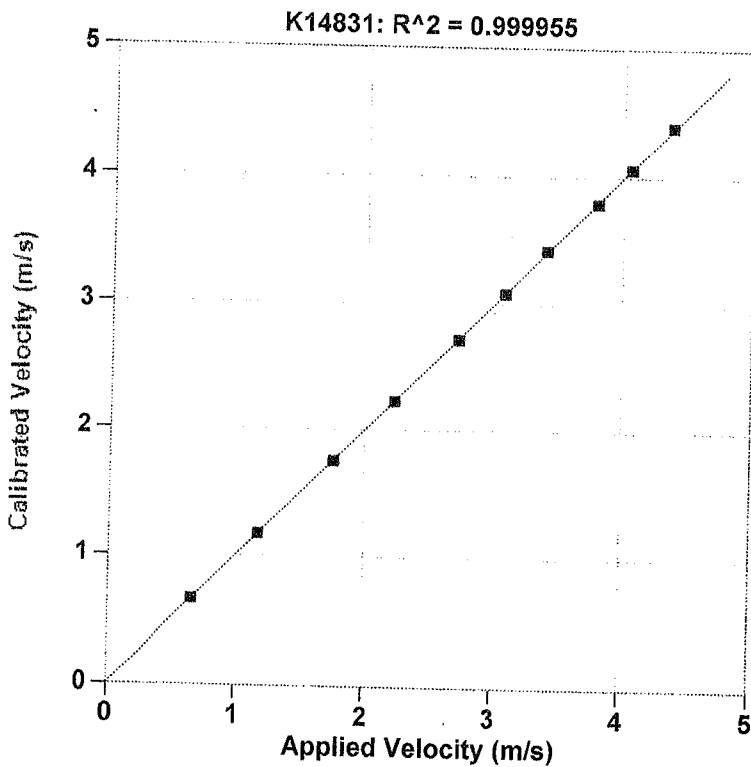

Certificate of Calibration

Pile Dynamics, Inc.

Calibrated by Pile Dynamics, Inc.

Serial No: K14831 Temperature: 23.1 °C

Model: KICHER PR Humidity: 38%

Calibrated on: Channel 3 on 8G 5161 LE

PDA CALIBRATION FACTOR

419.9 mv/5000g

(84.0 μ v/g)

R²: 0.999955 [Chip programmed]

Ref Acc 1: 85363! Cal on: 14Nov2025
1000 g's/volt

Ref Acc 2: 85382! Cal on: 24Nov2025
958 g's/volt

Operator: William Johnson

William Johnson
Signed

Reference accelerometer calibrations are traceable to the United States National Institute of Standards and Technology (NIST).

Calibration valid 2 years

From: 05May2026

Reference Velocity m/s	S/N K14831 Velocity m/s
0.668	0.666
1.181	1.179
1.765	1.756
2.236	2.232
2.729	2.720
3.088	3.085
3.414	3.423
3.806	3.797
4.067	4.066
4.379	4.395

Maximum Acceleration: 933 g's