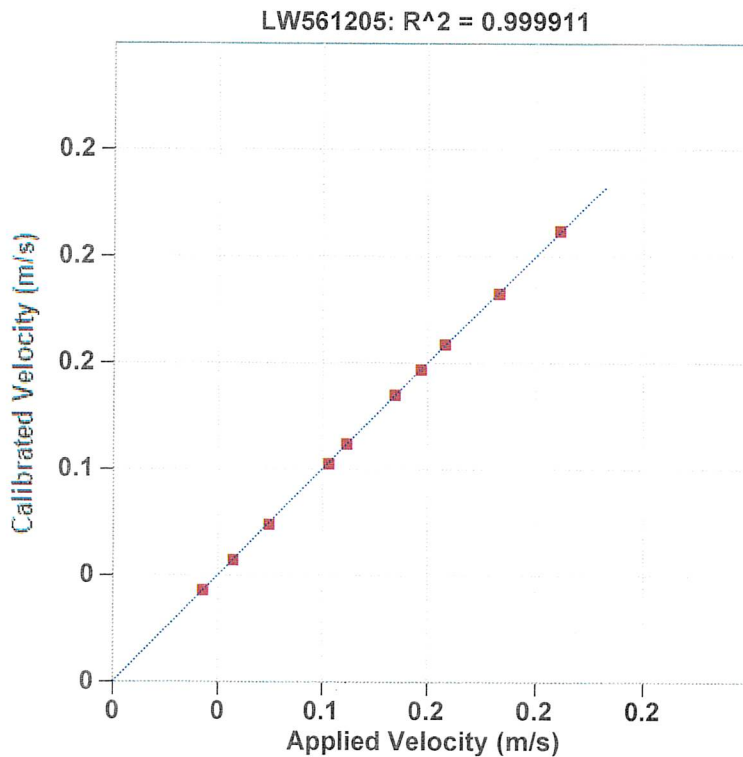

Certificate of Calibration

Pile Dynamics, Inc.

Calibrated by Pile Dynamics, Inc.

Serial No: LW561205 Temperature: 23.5 °C

Model: PIT ACC Humidity: 38%

Calibrated on: Channel 4 on 8G 5161 LE

PDA CALIBRATION FACTOR

9.7 g's/volt

R²: 0.999911 [Chip programmed]

Ref Acc 1: LW547723! Cal on: 21Oct2025
10 g's/volt

Ref Acc 2: LW547722! Cal on: 21Oct2025
10 g's/volt

Operator: William Johnson

Signed

Calibration valid 2 years

From: MAY 19 2026

Reference accelerometer calibrations are traceable to the United States National Institute of Standards and Technology (NIST).

Reference Velocity	S/N LW561205 Velocity
m/s	m/s
0.043	0.043
0.057	0.057
0.075	0.074
0.103	0.103
0.112	0.112
0.135	0.135
0.147	0.147
0.158	0.159
0.183	0.183
0.212	0.212

Maximum Acceleration: 25 g's