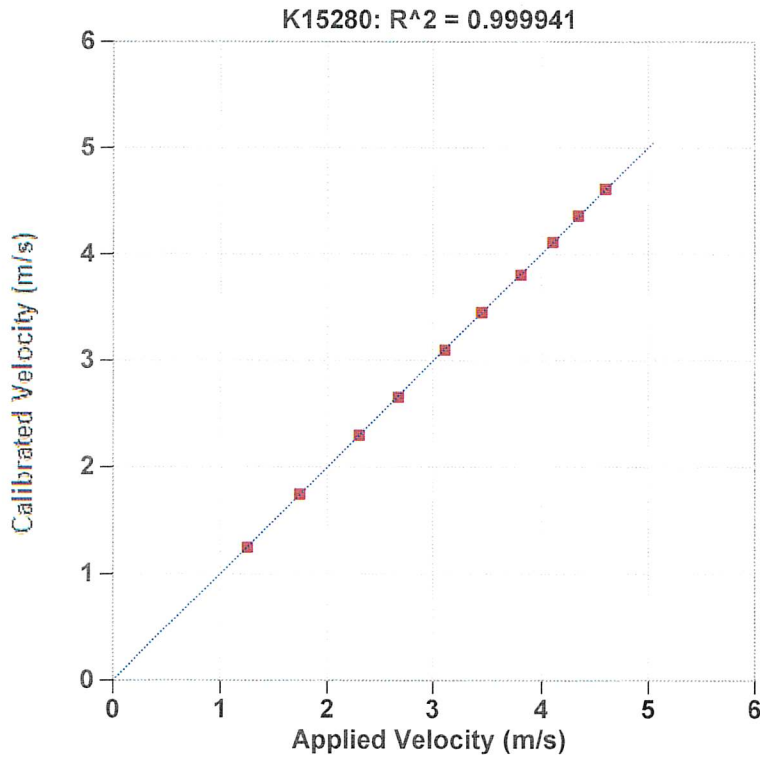

Certificate of Calibration

Pile Dynamics, Inc.

Calibrated by Pile Dynamics, Inc.

Serial No: K15280 Temperature: 22.6 °C
 Model: KICHER PR Humidity: 29%
 Calibrated on: Channel 4 on 8G 5161 LE

PDA CALIBRATION FACTOR

412.9 mv/5000g
 (82.6 μv/g)
 R²: 0.999941 [Chip programmed]

Ref Acc 1: 85363! Cal on: 14Nov2025
 1000 g's/volt
 Ref Acc 2: 85382! Cal on: 24Nov2025
 958 g's/volt

Operator: William Johnson

 Signed

Calibration valid 2 years

From: MAY 19 2026

Reference accelerometer calibrations are traceable to the United States National Institute of Standards and Technology (NIST).

Reference Velocity	S/N K15280 Velocity
m/s	m/s
1.258	1.252
1.747	1.752
2.306	2.305
2.679	2.664
3.117	3.106
3.458	3.458
3.817	3.810
4.112	4.116
4.354	4.366
4.610	4.618

Maximum Acceleration: 990 g's