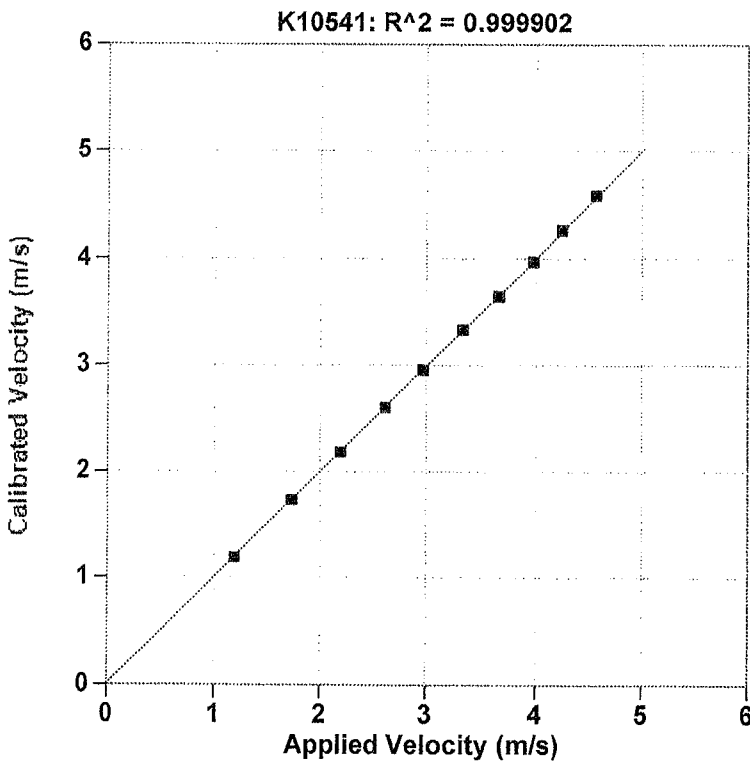

## Pile Dynamics, Inc.

Calibrated by Pile Dynamics, Inc.

Serial No: K10541      Temperature: 23.6 °C  
 Model: KICHER PR      Humidity: 41%  
 Calibrated on: Channel 4 on 8G 5161 LE

**PDA CALIBRATION FACTOR**

**376.8 mv/5000g**  
 (75.4  $\mu$ v/g)  
 R<sup>2</sup>: 0.999902 [Chip programmed]

Ref Acc 1: 85382!      Cal on: 24Nov2025  
 958 g's/volt  
 Ref Acc 2: 85363!      Cal on: 14Nov2025  
 1000 g's/volt

Operator: William Johnson

Signed

Calibration valid 2 years

From: 23Apr2026

Reference accelerometer calibrations are traceable to the United States National Institute of Standards and Technology (NIST).

Reference Velocity	S/N K10541 Velocity
m/s	m/s
1.195	1.183
1.739	1.732
2.198	2.188
2.617	2.613
2.976	2.963
3.338	3.341
3.664	3.655
3.979	3.974
4.256	4.269
4.575	4.593