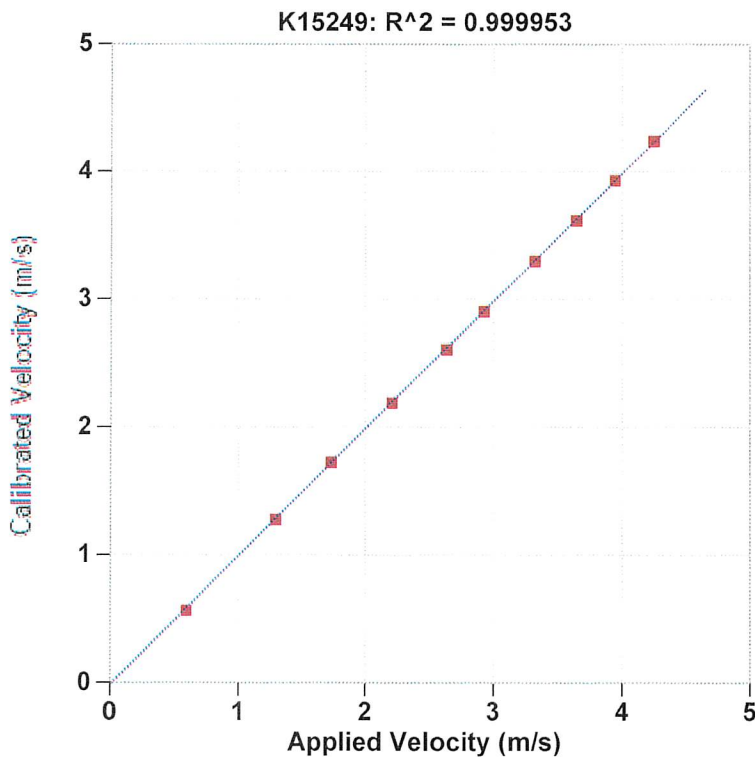

Certificate of Calibration

Pile Dynamics, Inc.

Calibrated by Pile Dynamics, Inc.

Serial No: K15249 Temperature: 22.4 °C
 Model: KICHER PR Humidity: 23%
 Calibrated on: Channel 4 on 8G 5161 LE

PDA CALIBRATION FACTOR

406.7 mv/5000g
 (81.3 μv/g)
 R²: 0.999953 [Chip programmed]

Ref Acc 1: 85363! Cal on: 14Nov2025
 1000 g's/volt
 Ref Acc 2: 85382! Cal on: 24Nov2025
 958 g's/volt

Operator: William Johnson

Signed

Calibration valid 2 years

From: APR 17 2026

Reference accelerometer calibrations are traceable to the United States National Institute of Standards and Technology (NIST).

Reference Velocity	S/N K15249 Velocity
m/s	m/s
0.587	0.578
1.296	1.288
1.729	1.737
2.210	2.205
2.633	2.624
2.925	2.924
3.317	3.314
3.643	3.635
3.944	3.948
4.242	4.257

Maximum Acceleration: 915 g's