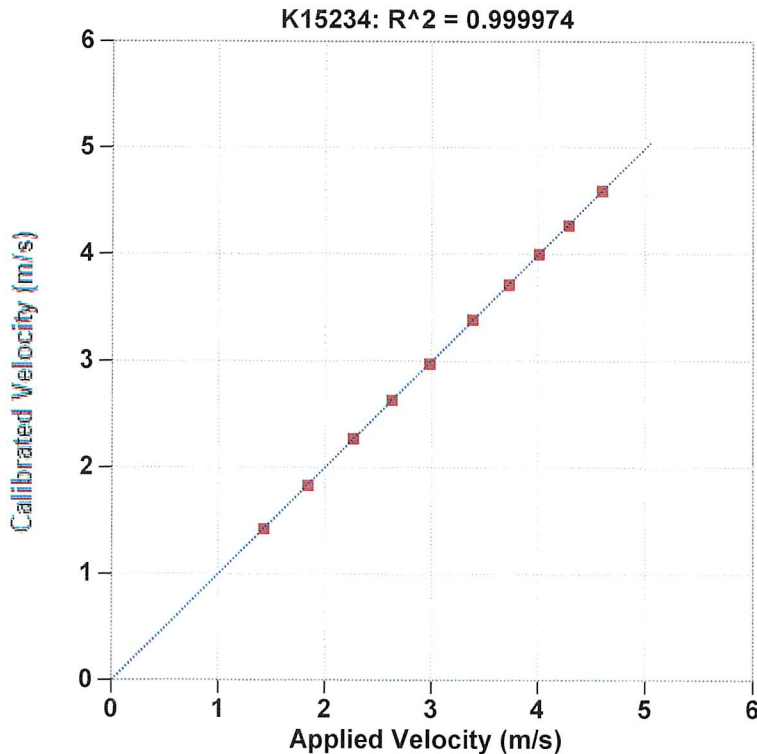

# Certificate of Calibration Pile Dynamics, Inc.

Calibrated by Pile Dynamics, Inc.

Serial No: K15234      Temperature: 22.3 °C  
 Model: KICHER PR      Humidity: 32%  
 Calibrated on: Channel 4 on 8G 5161 LE

**PDA CALIBRATION FACTOR**  
**374.1 mv/5000g**  
 (74.8 μv/g)  
 R<sup>2</sup>: 0.999974 [Chip programmed]

Ref Acc 1: 85363!      Cal on: 14Nov2025  
 1000 g's/volt  
 Ref Acc 2: 85382!      Cal on: 24Nov2025  
 958 g's/volt

Operator: William Johnson

*William Johnson*  
 Signed

Calibration valid 2 years

From: APR 16 2026

Reference accelerometer calibrations are traceable to the United States National Institute of Standards and Technology (NIST).

Reference Velocity	S/N K15234 Velocity
m/s	m/s
1.424	1.425
1.836	1.834
2.264	2.274
2.632	2.635
2.982	2.980
3.386	3.393
3.727	3.722
4.009	4.009
4.287	4.278
4.602	4.604

Maximum Acceleration: 1014 g's