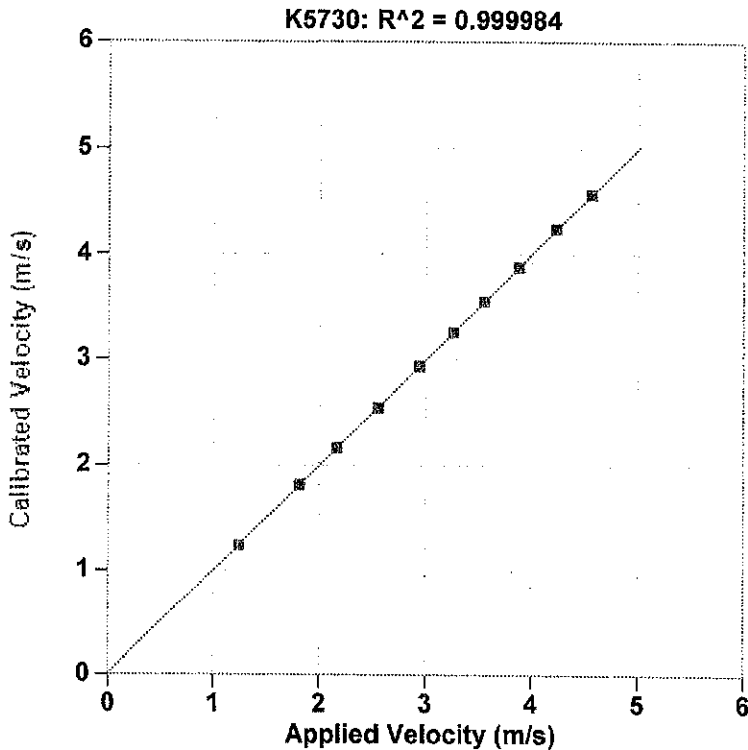

Certificate of Calibration

Pile Dynamics, Inc.

Calibrated by Pile Dynamics, Inc.

Serial No: K5730 Temperature: 23.1 °C
 Model: KICHER PR Humidity: 31%
 Calibrated on: Channel 4 on 8G 5161 LE

PDA CALIBRATION FACTOR
347.3 mv/5000g
 (69.5 μ v/g)
 R²: 0.999984 [Chip programmed]

Ref Acc 1: 78270! Cal on: 11Jan2024
 971 g's/volt
 Ref Acc 2: 78268! Cal on: 11Jan2024
 986 g's/volt

Operator: William Johnson

Signed

Reference accelerometer calibrations are traceable to the United States National Institute of Standards and Technology (NIST).

Calibration valid 2 years

From: 07Nov2025

Reference Velocity	S/N K5730 Velocity
m/s	m/s
1.241	1.239
1.811	1.817
2.171	2.170
2.554	2.547
2.946	2.946
3.266	3.264
3.557	3.561
3.886	3.880
4.237	4.240
4.570	4.574

Maximum Acceleration: 998 g's