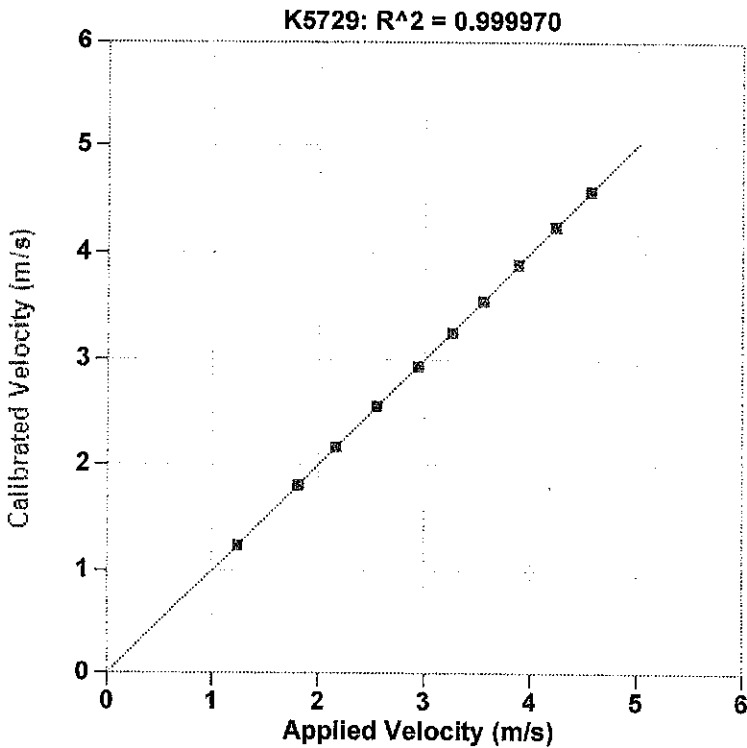

Certificate of Calibration

Pile Dynamics, Inc.

Calibrated by Pile Dynamics, Inc.

Serial No: K5729 Temperature: 23.1 °C
 Model: KICHER PR Humidity: 31%
 Calibrated on: Channel 3 on 8G 5161 LE

PDA CALIBRATION FACTOR
353.3 mv/5000g
 (70.7 μ v/g)
 R²: 0.999970 [Chip programmed]

Ref Acc 1: 78270! Cal on: 11Jan2024
 971 g's/volt
 Ref Acc 2: 78268! Cal on: 11Jan2024
 986 g's/volt

Operator: William Johnson

Signed

Calibration valid 2 years

From: 07Nov2025

Reference accelerometer calibrations are traceable to the United States National Institute of Standards and Technology (NIST).

Reference Velocity	S/N K5729 Velocity
m/s	m/s
1.241	1.242
1.811	1.808
2.171	2.170
2.554	2.560
2.946	2.937
3.266	3.256
3.557	3.553
3.886	3.893
4.237	4.240
4.570	4.575

Maximum Acceleration: 998 g's