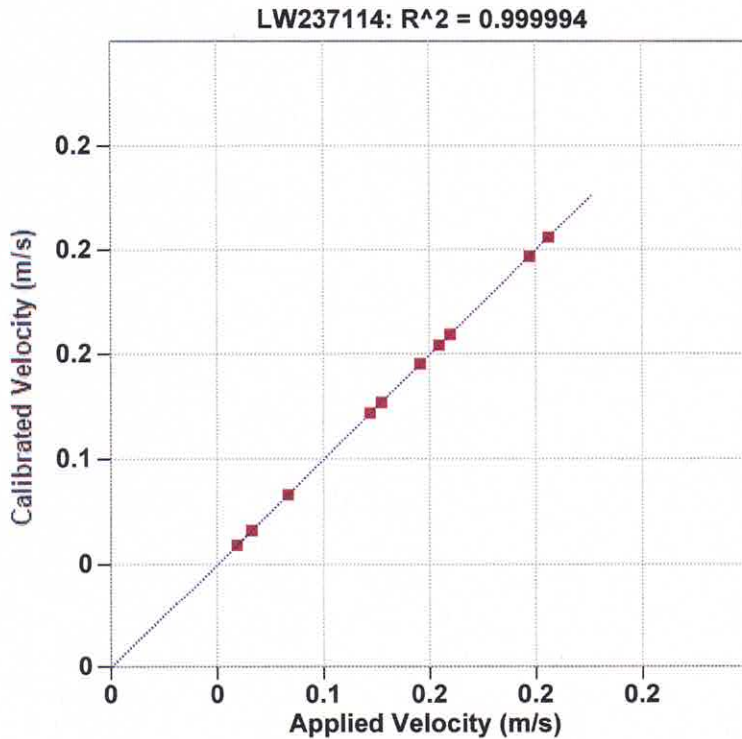

Certificate of Calibration Pile Dynamics, Inc.

Calibrated by Pile Dynamics, Inc.

Serial No: LW237114 Temperature: 21.7 °C

Model: PE Humidity: 25%

Calibrated on: Channel 4 on 8G 5161 LE

Ref Acc 1: LW503311! Cal on: 31Jan2024
10 g's/volt

Ref Acc 2: LW503313! Cal on: 31Jan2024
10 g's/volt

Reference accelerometer calibrations are traceable to the United States National Institute of Standards and Technology (NIST).

PDA CALIBRATION FACTOR

9.7 g's/volt

R²: 0.999994 [No chip]

Operator: William Johnson

Signed

Calibration valid 2 years

From: 16Jan2025

Reference Velocity	S/N LW237114 Velocity
m/s	m/s
0.059	0.059
0.066	0.066
0.083	0.083
0.122	0.122
0.127	0.127
0.145	0.146
0.154	0.154
0.160	0.160
0.197	0.197
0.206	0.206

Maximum Acceleration: 24 g's