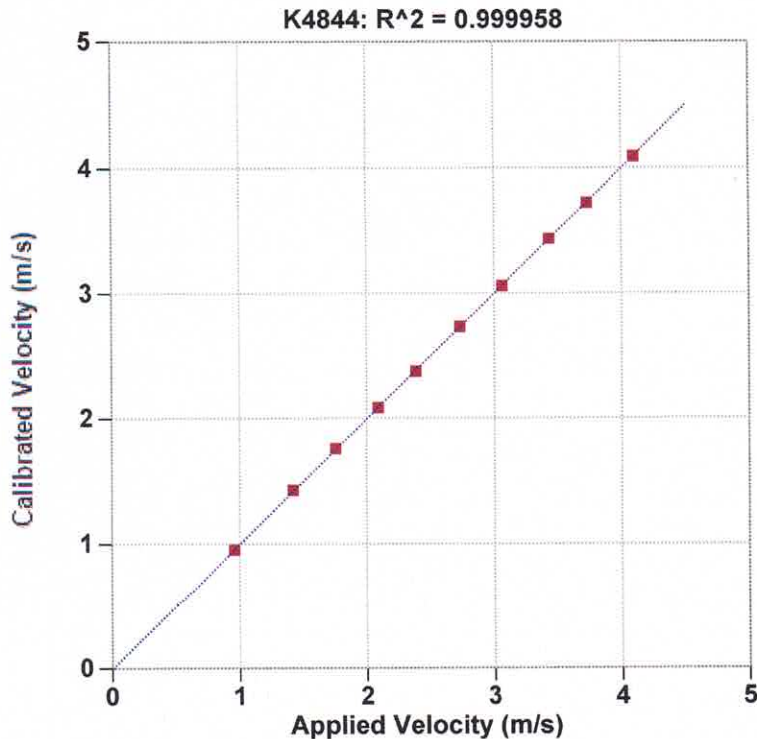

Certificate of Calibration

Pile Dynamics, Inc.

Calibrated by Pile Dynamics, Inc.

Serial No: K4844 Temperature: 21.7 °C
 Model: KICHER PR Humidity: 25%
 Calibrated on: Channel 3 on 8G 5161 LE

PDA CALIBRATION FACTOR
376.2 mv/5000g
 (75.2 μ v/g)
 R²: 0.999958 [Chip programmed]

Ref Acc 1: 78270! Cal on: 11Jan2024
 971 g's/volt
 Ref Acc 2: 78268! Cal on: 11Jan2024
 986 g's/volt

Operator: William Johnson

Signed

Calibration valid 2 years

From: 16Jan2025

Reference accelerometer calibrations are traceable to the United States National Institute of Standards and Technology (NIST).

Reference Velocity	S/N K4844 Velocity
m/s	m/s
0.957	0.959
1.418	1.432
1.752	1.761
2.089	2.088
2.386	2.377
2.732	2.734
3.062	3.059
3.434	3.436
3.730	3.728
4.096	4.094

Maximum Acceleration: 898 g's