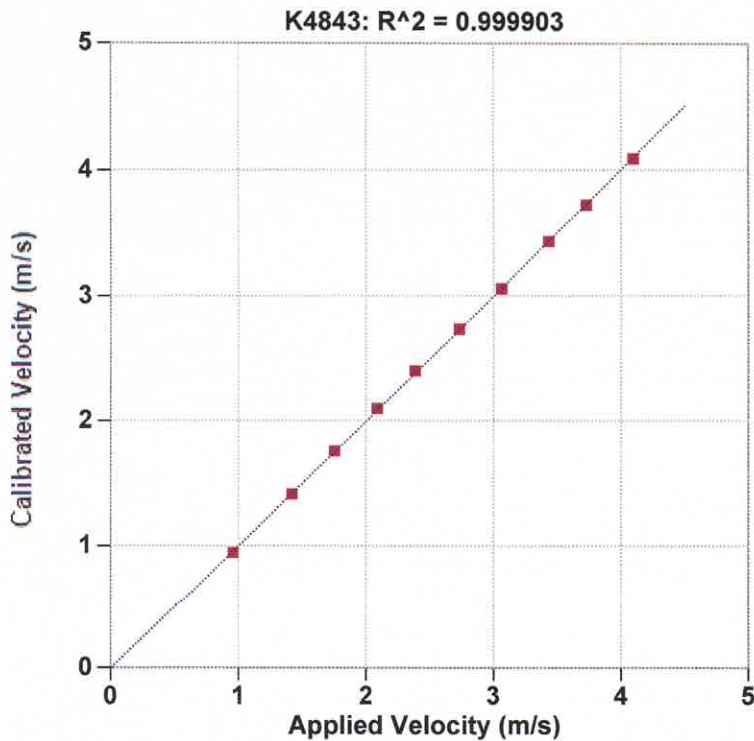

## Pile Dynamics, Inc.

Calibrated by Pile Dynamics, Inc.

Serial No: K4843      Temperature: 21.7 °C  
 Model: KICHER PR      Humidity: 25%  
 Calibrated on: Channel 4 on 8G 5161 LE

**PDA CALIBRATION FACTOR**  
**367.8 mv/5000g**  
 (73.6  $\mu$ v/g)  
 R<sup>2</sup>: 0.999903 [Chip programmed]

Ref Acc 1: 78270!      Cal on: 11Jan2024  
 971 g's/volt  
 Ref Acc 2: 78268!      Cal on: 11Jan2024  
 986 g's/volt

Operator: William Johnson

Signed

Calibration valid 2 years

From: 16Jan2025

Reference accelerometer calibrations are traceable to the United States National Institute of Standards and Technology (NIST).

Reference Velocity	S/N K4843 Velocity
m/s	m/s
0.957	0.947
1.418	1.413
1.752	1.761
2.089	2.103
2.386	2.404
2.732	2.738
3.062	3.059
3.434	3.431
3.730	3.722
4.096	4.086

Maximum Acceleration: 898 g's