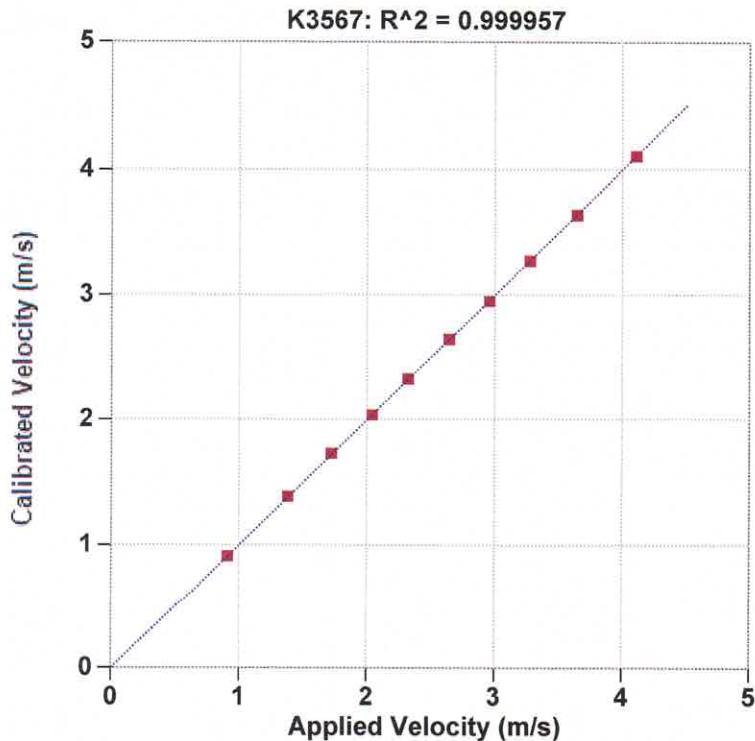

Certificate of Calibration Pile Dynamics, Inc.

Calibrated by Pile Dynamics, Inc.

Serial No: K3567 Temperature: 22.5 °C
 Model: KICHER PR Humidity: 26%
 Calibrated on: Channel 4 on 8G 5161 LE

PDA CALIBRATION FACTOR
350.3 mv/5000g
 (70.1 μ v/g)
 R²: 0.999957 [Chip programmed]

Ref Acc 1: 78270! Cal on: 11Jan2024
 971 g's/volt
 Ref Acc 2: 78268! Cal on: 11Jan2024
 986 g's/volt

Operator: William Johnson

Signed

Calibration valid 2 years

From: 07Jan2025

Reference accelerometer calibrations are traceable to the United States National Institute of Standards and Technology (NIST).

Reference Velocity	S/N K3567 Velocity
m/s	m/s
0.909	0.913
1.382	1.392
1.719	1.731
2.042	2.039
2.321	2.327
2.645	2.648
2.959	2.954
3.278	3.272
3.646	3.643
4.108	4.106

Maximum Acceleration: 895 g's