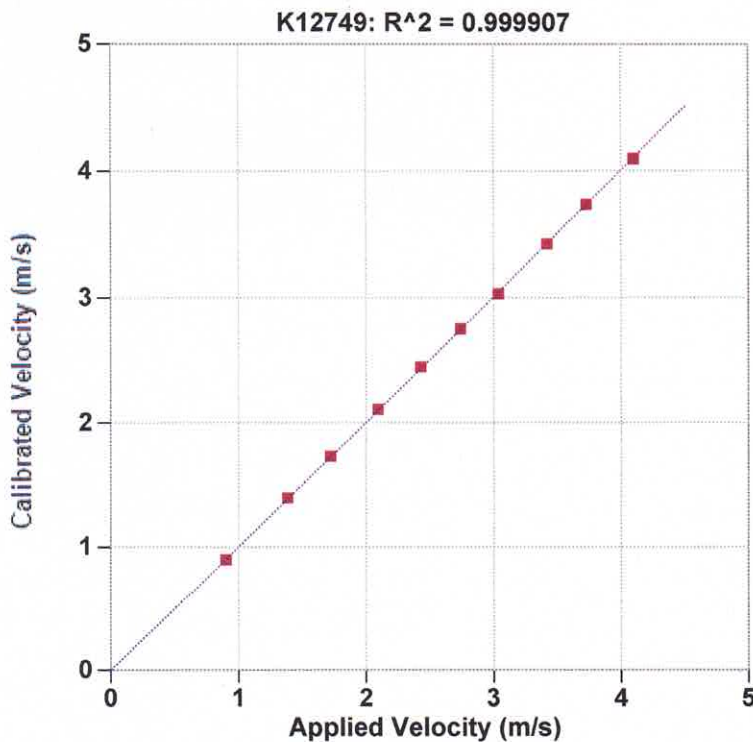

Certificate of Calibration

Pile Dynamics, Inc.

Calibrated by Pile Dynamics, Inc.

Serial No: K12749 Temperature: 21.3 °C
 Model: KICHER PR Humidity: 26%
 Calibrated on: Channel 3 on 8G 5161 LE

PDA CALIBRATION FACTOR

476.7 mv/5000g
 (95.3 μ v/g)
 R²: 0.999907 [Chip programmed]

Ref Acc 1: 78270! Cal on: 11Jan2024
 971 g's/volt
 Ref Acc 2: 78268! Cal on: 11Jan2024
 986 g's/volt

Operator: William Johnson

Signed

Calibration valid 2 years

From: 16Jan2025

Reference accelerometer calibrations are traceable to the United States National Institute of Standards and Technology (NIST).

Reference Velocity	S/N K12749 Velocity
m/s	m/s
0.898	0.897
1.383	1.394
1.719	1.726
2.094	2.105
2.429	2.446
2.742	2.748
3.039	3.026
3.421	3.414
3.730	3.729
4.099	4.089

Maximum Acceleration: 892 g's