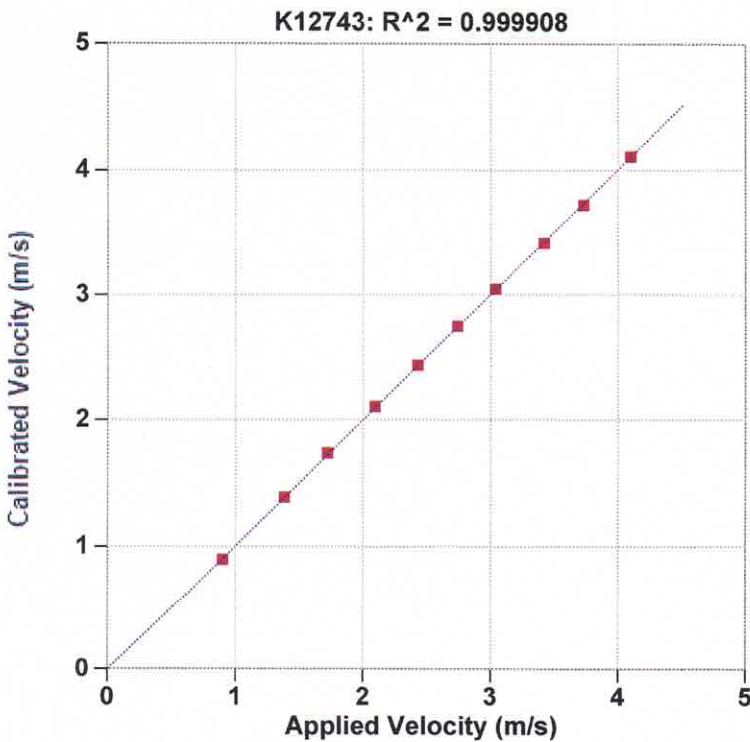

Certificate of Calibration Pile Dynamics, Inc.

Calibrated by Pile Dynamics, Inc.

Serial No: K12743 Temperature: 21.3 °C
 Model: KICHER PR Humidity: 26%
 Calibrated on: Channel 4 on 8G 5161 LE

PDA CALIBRATION FACTOR
368.0 mv/5000g
 (73.6 μ v/g)
 R²: 0.999908 [Chip programmed]

Ref Acc 1: 78270! Cal on: 11Jan2024
 971 g's/volt
 Ref Acc 2: 78268! Cal on: 11Jan2024
 986 g's/volt

Operator: William Johnson

Signed

Calibration valid 2 years

From: 16Jan2025

Reference accelerometer calibrations are traceable to the United States National Institute of Standards and Technology (NIST).

Reference Velocity m/s	S/N K12743 Velocity m/s
0.898	0.892
1.383	1.389
1.719	1.736
2.094	2.106
2.429	2.432
2.742	2.745
3.039	3.044
3.421	3.410
3.730	3.717
4.099	4.098

Maximum Acceleration: 892 g's