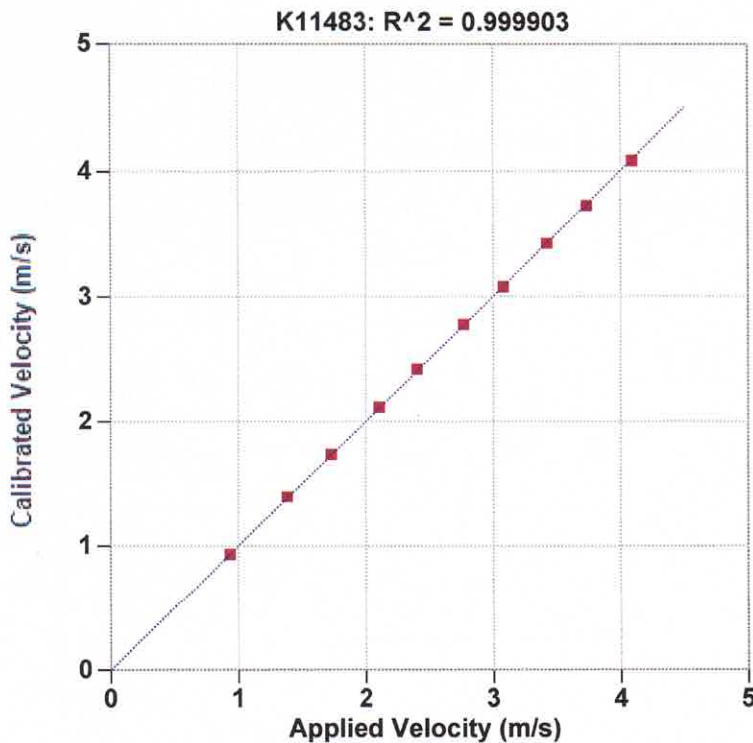

Certificate of Calibration

Pile Dynamics, Inc.

Calibrated by Pile Dynamics, Inc.

Serial No: K11483 Temperature: 21.5 °C
 Model: KICHER PR Humidity: 26%
 Calibrated on: Channel 3 on 8G 5161 LE

PDA CALIBRATION FACTOR

430.4 mv/5000g
 (86.1 μ v/g)
 R²: 0.999903 [Chip programmed]

Ref Acc 1: 78270! Cal on: 11Jan2024
 971 g's/volt
 Ref Acc 2: 78268! Cal on: 11Jan2024
 986 g's/volt

Operator: William Johnson

Signed

Calibration valid 2 years

From: 16Jan2025

Reference accelerometer calibrations are traceable to the United States National Institute of Standards and Technology (NIST).

Reference Velocity	S/N K11483 Velocity
m/s	m/s
0.933	0.932
1.383	1.394
1.728	1.735
2.107	2.114
2.403	2.421
2.768	2.777
3.081	3.078
3.423	3.419
3.735	3.726
4.093	4.079

Maximum Acceleration: 893 g's