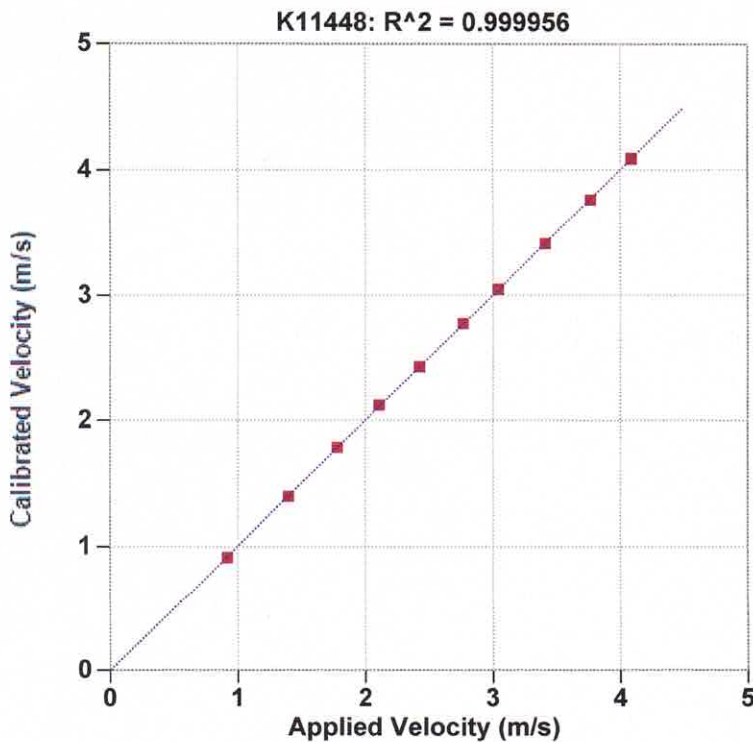

**419.7 mv/5000g**  
 (83.9  $\mu$ v/g)  
 R<sup>2</sup>: 0.999956 [Chip programmed]

Ref Acc 1: 78270!      Cal on: 11Jan2024  
 971 g's/volt

Ref Acc 2: 78268!      Cal on: 11Jan2024  
 986 g's/volt

Operator: William Johnson

Signed

Calibration valid 2 years

From: 16Jan2025

Reference accelerometer calibrations are traceable to the United States National Institute of Standards and Technology (NIST).

Reference Velocity	S/N K11448 Velocity
m/s	m/s
0.917	0.913
1.395	1.390
1.778	1.783
2.109	2.121
2.426	2.428
2.766	2.774
3.041	3.044
3.411	3.401
3.768	3.761
4.086	4.086

Maximum Acceleration: 891 g's