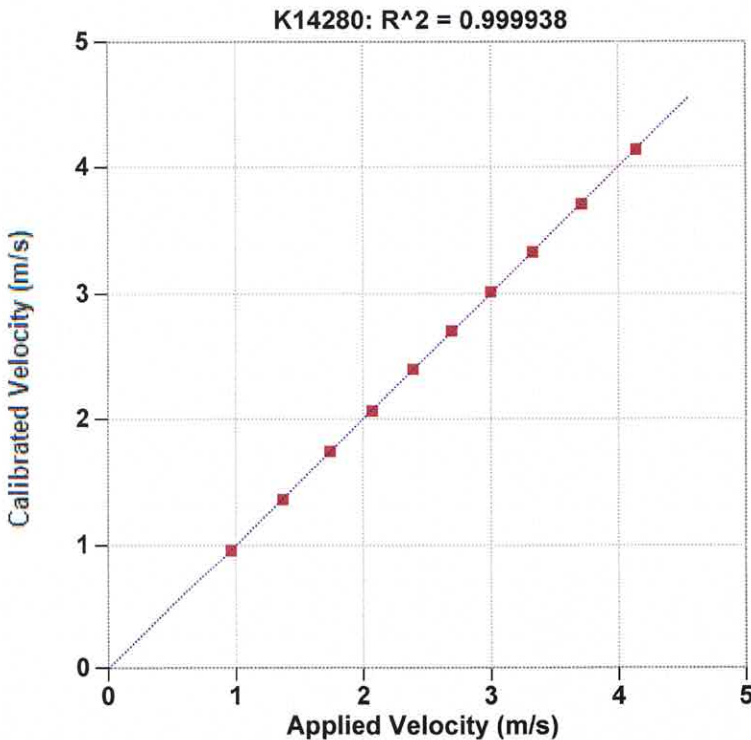

Certificate of Calibration Pile Dynamics, Inc.

Calibrated by Pile Dynamics, Inc.

Serial No: K14280 Temperature: 23.1 °C
 Model: KICHER PR Humidity: 47%
 Calibrated on: Channel 3 on 8G 5161 LE

PDA CALIBRATION FACTOR

326.8 mv/5000g
 (65.4 μv/g)
 R²: 0.999938 [Chip programmed]

Ref Acc 1: 78268! Cal on: 11Jan2024
 986 g's/volt
 Ref Acc 2: 78270! Cal on: 11Jan2024
 971 g's/volt

Operator: William Johnson

Signed

Calibration valid 2 years
NOV 27 2024

From: _____

Reference accelerometer calibrations are traceable to the United States National Institute of Standards and Technology (NIST).

Reference Velocity	S/N K14280 Velocity
m/s	m/s
0.966	0.965
1.370	1.367
1.741	1.744
2.073	2.066
2.391	2.399
2.695	2.705
3.001	3.015
3.333	3.331
3.714	3.704
4.143	4.135

Maximum Acceleration: 906 g's