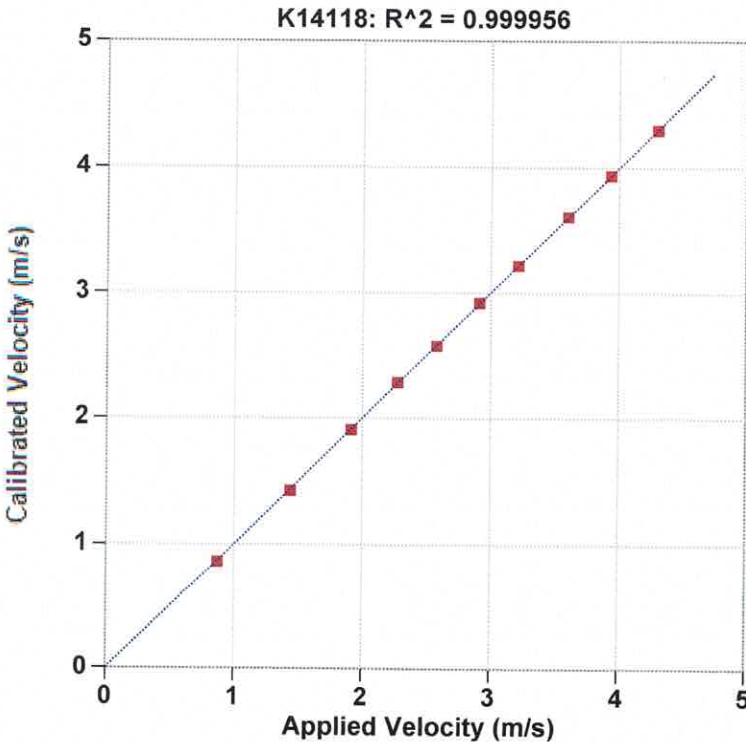

Certificate of Calibration Pile Dynamics, Inc.

Calibrated by Pile Dynamics, Inc.

Serial No: K14118 Temperature: 24.7 °C
 Model: KICHER PR Humidity: 50%
 Calibrated on: Channel 3 on 8G 5161 LE

PDA CALIBRATION FACTOR
340.6 mv/5000g
 (68.1 μv/g)
 R²: 0.999956 [Chip programmed]

Ref Acc 1: 78270! Cal on: 11Jan2024
 971 g's/volt
 Ref Acc 2: 78268! Cal on: 11Jan2024
 986 g's/volt

Operator: William Johnson

Signed

Calibration valid 2 years

From: AUG 28 2024

Reference accelerometer calibrations are traceable to the United States National Institute of Standards and Technology (NIST).

Reference Velocity	S/N K14118 Velocity
m/s	m/s
0.871	0.864
1.442	1.431
1.916	1.909
2.278	2.286
2.582	2.579
2.913	2.923
3.221	3.222
3.605	3.612
3.941	3.941
4.307	4.300

Maximum Acceleration: 915 g's