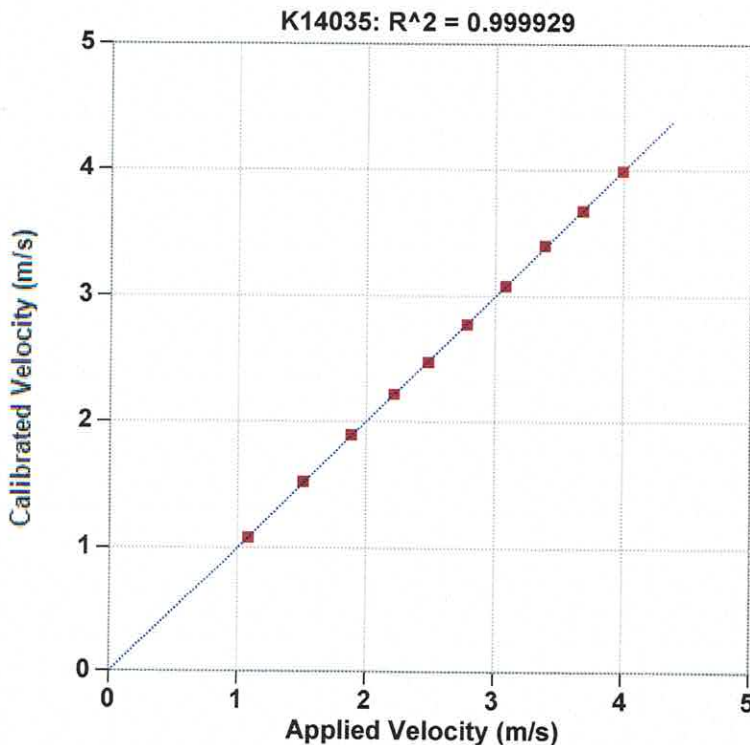

Accelerometer Calibration Certificate

Pile Dynamics, Inc.

Calibrated by Pile Dynamics, Inc.
Calibration performed on

JUL 19 2024

Serial No: K14035 Temperature: 24.9 °C
Model: PR Humidity: 40%
Calibrated on: Channel 3 on 8G 5161 LE

PDA CALIBRATION FACTOR

334.8 mv/5000g
(67.0 $\mu\text{v/g}$)
R²: 0.999929 [Chip programmed]

Ref Acc 1: 78270! Cal on: 11Jan2024
971 g's/volt
Ref Acc 2: 78268! Cal on: 11Jan2024
986 g's/volt

Operator: William Johnson

Signed

Reference accelerometer calibrations are traceable to the United States National Institute of Standards and Technology (NIST).

Reference Velocity	S/N K14035 Velocity
m/s	m/s
1.085	1.084
1.511	1.523
1.884	1.892
2.217	2.219
2.483	2.477
2.784	2.778
3.083	3.082
3.389	3.401
3.684	3.675
3.993	3.991

Maximum Acceleration: 862 g's