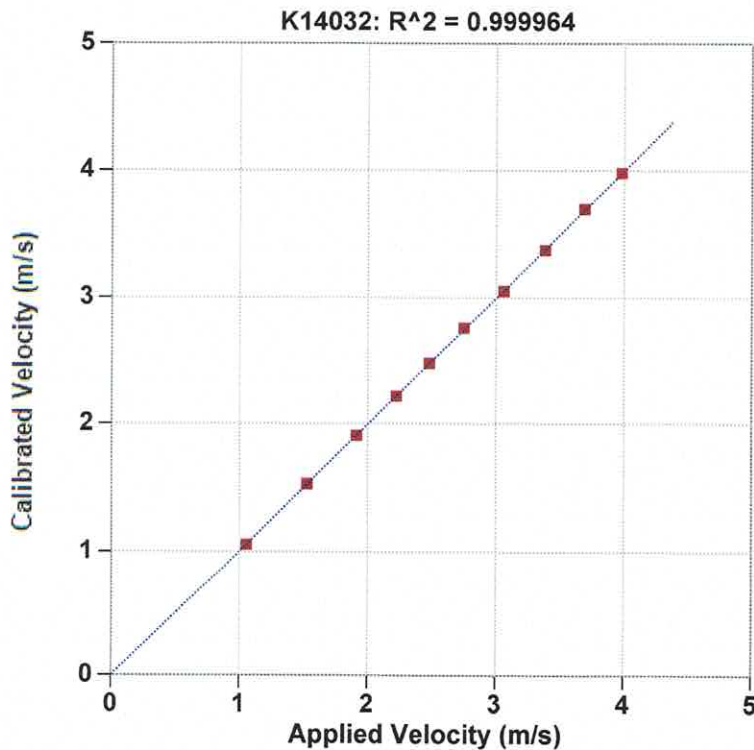

Accelerometer Calibration Certificate

Pile Dynamics, Inc.

Calibrated by Pile Dynamics, Inc.
 Calibration performed on

JUL 19 2024

Serial No: K14032 **Temperature:** 24.9 °C
Model: PR **Humidity:** 40%
Calibrated on: Channel 4 on 8G 5161 LE

PDA CALIBRATION FACTOR

349.8 mv/5000g
 (70.0 μv/g)
 R²: 0.999964 [Chip programmed]

Ref Acc 1: 78270! **Cal on:** 11Jan2024
 971 g's/volt
Ref Acc 2: 78268! **Cal on:** 11Jan2024
 986 g's/volt

Operator: William Johnson

Signed

Reference accelerometer calibrations are traceable to the United States National Institute of Standards and Technology (NIST).

Reference Velocity	S/N K14032 Velocity
m/s	m/s
1.054	1.054
1.526	1.526
1.912	1.908
2.225	2.219
2.481	2.479
2.750	2.759
3.059	3.053
3.385	3.378
3.690	3.699
3.979	3.982

Maximum Acceleration: 859 g's