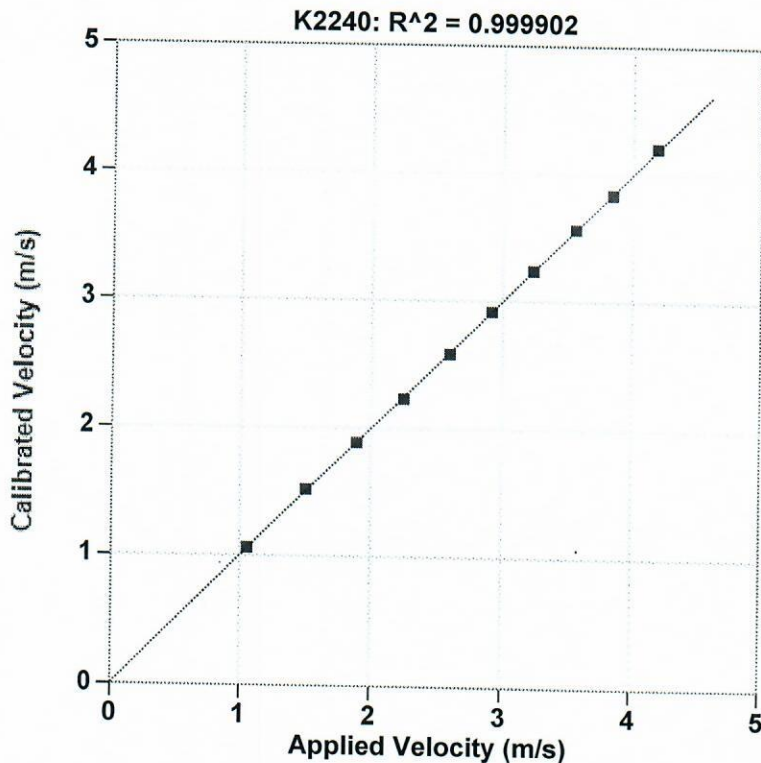

### PDA CALIBRATION FACTOR

**300.4 mv/5000g**  
 (60.1  $\mu$ v/g)  
 R<sup>2</sup>: 0.999902 [Chip programmed]

Ref Acc 1: 72517!      Cal on: 24Mar2022  
 1049 g's/volt  
 Ref Acc 2: 72505!      Cal on: 24Mar2022  
 1035 g's/volt

Operator: William Johnson

*William Johnson*  
 Signed

Reference accelerometer calibrations are traceable to the United States National Institute of Standards and Technology (NIST).

Reference Velocity	S/N K2240 Velocity
m/s	m/s
1.056	1.061
1.504	1.518
1.891	1.889
2.250	2.234
2.598	2.587
2.916	2.919
3.237	3.237
3.561	3.567
3.847	3.838
4.193	4.206

Maximum Acceleration: 921 g's