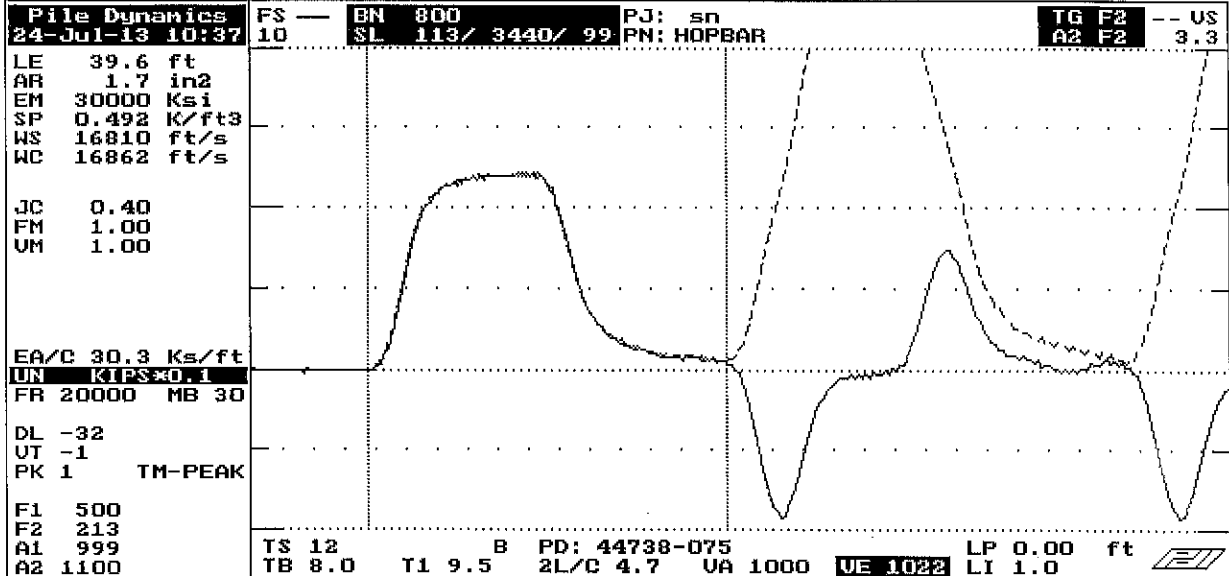

QBTA: ON [ALT-F1/BB=60]

Pile Dynamics, Inc.

DPF

| | |
|---|--|
| ACCEPT SQ-OFF FL-OFF PR-OFF  contact Pile Dynamics USA with your questions tel USA - 216 - 831- 6131 fax USA - 216 - 831- 0916 | VMX= 3.9 FMX= 61 AMX= 149 EMX= 0.2 MEX= 119 FVP= 1.00 ACCELEROMETER CALIBRATION N.I.S.T. Traceable SERIAL NUMBER: <u>44738</u> CALIBRATION FACTOR: <u>1100 G/v</u> PAK (*5000): DATE: <u>24-JULY-13</u> PDA OPERATOR: <u>[Signature]</u> OP: alex [ver:4.05] |
|---|--|